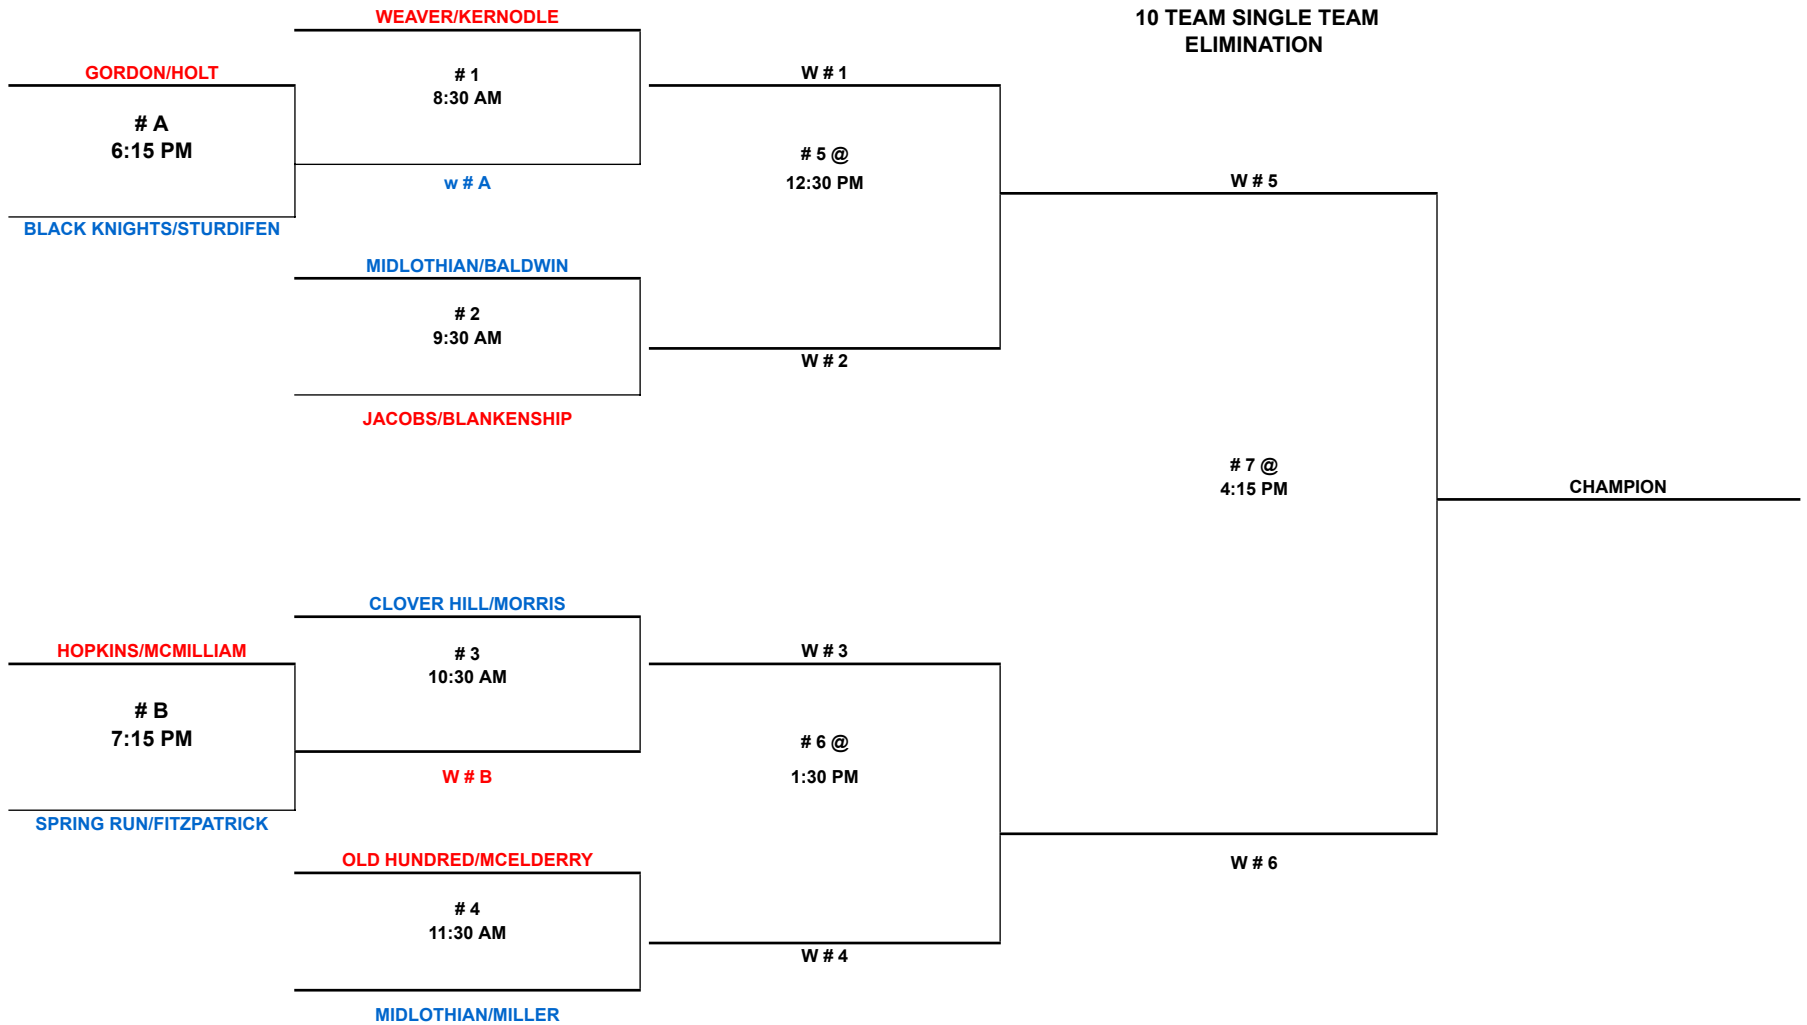

THR FEB 27
SWIFT CREEK MID

SAT MAR 01
SWIFT CREEK MID

SUN 02
MBK AUX

SUN MARCH 09
MEADOWBROOK NEW

2025
BEARS
A 10 CHAMPIONSHIP
10 TEAM SINGLE TEAM
ELIMINATION

HOME TEAM LISTED ON TOP OF BRACKET
PLEASE BE AT GYM 15 MINUTES PRIOR TO GAME TIME
THERE WILL BE PENALTIES FOR WATER/DRINKS IN GYM
NO MUST SIT RULE

THR FEB 27
TOMAHAWK MID

SAT MAR 01
SWIFT CREEK MID

SUN MAR 02
MANCHESTER MID

SUN MARCH 09
MEADOWBROOK NEW

2025
BEARS
ACC CHAMPIONSHIP
10 TEAM SINGLE TEAM
ELIMINATION

HOME TEAM LISTED ON TOP OF BRACKET
PLEASE BE AT GYM 15 MINUTES PRIOR TO GAME TIME
THERE WILL BE PENTALTIES FOR WATER/DRINKS IN GYM
NO MUST SIT RULE

SAT MAR 01
SPRING RUN ELEM

SUN MAR 02
MANCHESTER MID

SUN MARCH 09
MEADOWBROOK NEW

2025
BEARS
B 12 CHAMPIONSHIP
8 TEAM SINGLE TEAM
ELIMINATION

HOME TEAM LISTED ON TOP OF BRACKET
PLEASE BE AT GYM 15 MINUTES PRIOR TO GAME TIME
THERE WILL BE PENTALTIES FOR WATER/DRINKS IN GYM
NO MUST SIT RULE

THR FEB 27
MIDLOTHIAN MIDDLE

SAT MAR 01
SPRING RUN ELEM

SUN MAR 02
MBK AUX

SUN MARCH 09
MEADOWBROOK NEW

2025
BEARS
SEC CHAMPIONSHIP
10 TEAM SINGLE TEAM
ELIMINATION

HOME TEAM LISTED ON TOP OF BRACKET
PLEASE BE AT GYM 15 MINUTES PRIOR TO GAME TIME
THERE WILL BE PENTALTIES FOR WATER/DRINKS IN GYM