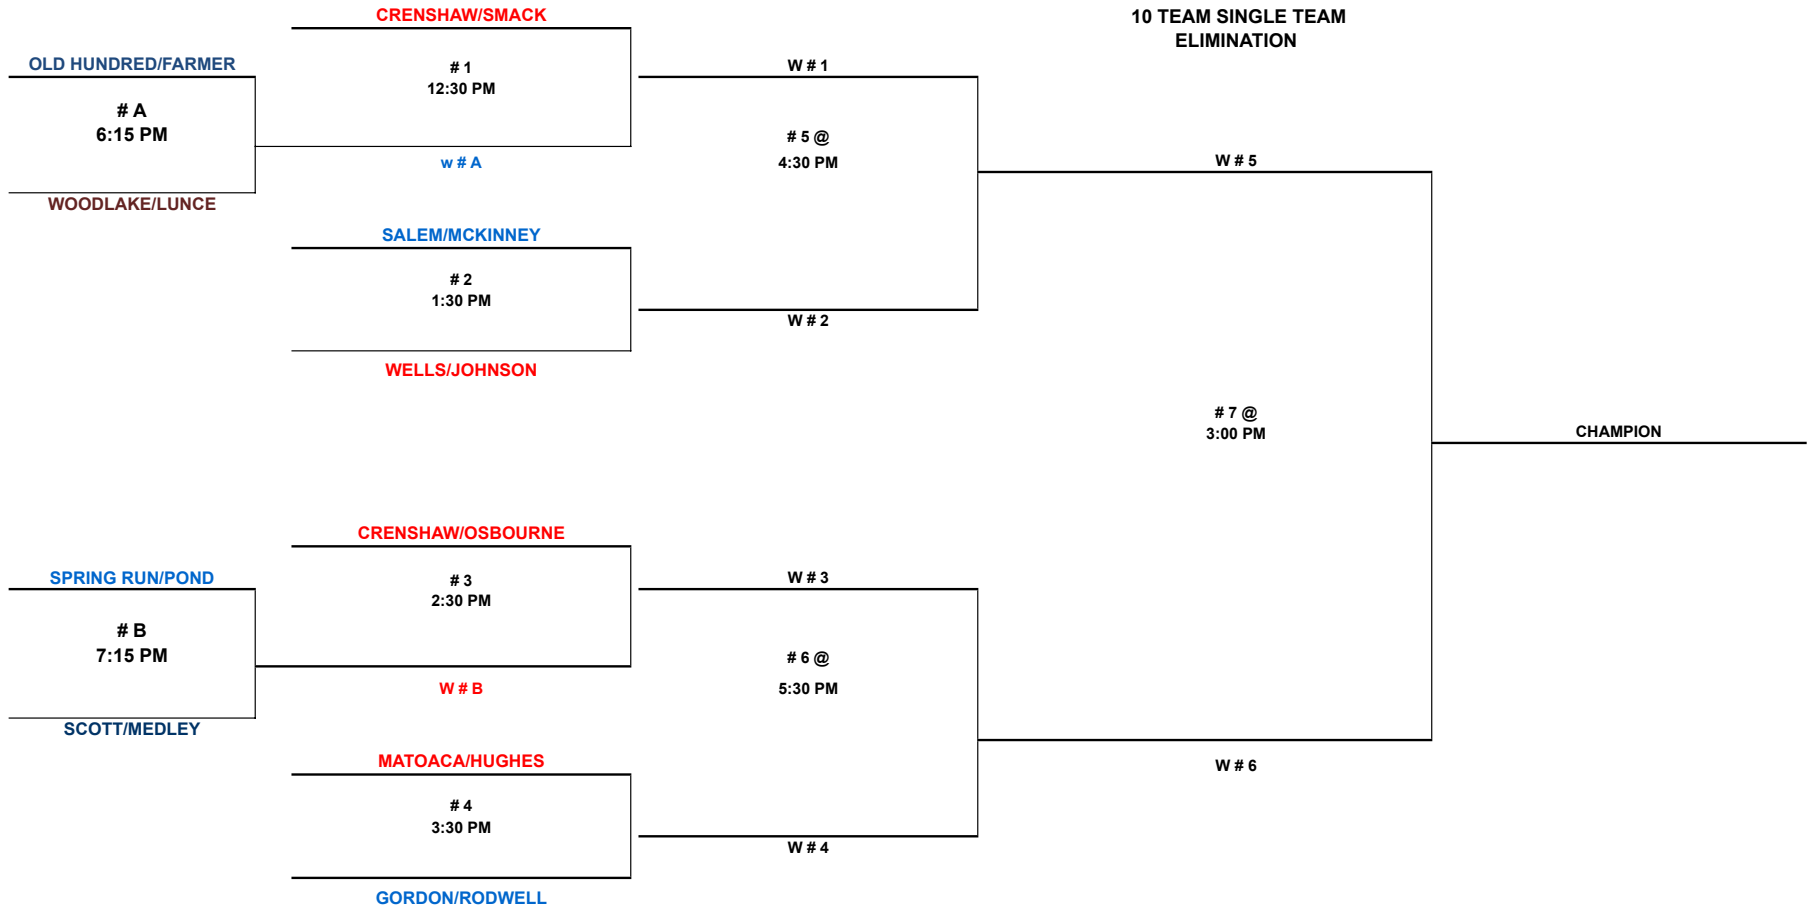

THR FEB 27
SWIFT CREEK MID

SAT MAR 01
SWIFT CREEK MID

SUN 02
MBK AUX

SUN MARCH 09
MEADOWBROOK NEW

2025
BEARS
A 10 CHAMPIONSHIP
10 TEAM SINGLE TEAM
ELIMINATION

HOME TEAM LISTED ON TOP OF BRACKET
PLEASE BE AT GYM 15 MINUTES PRIOR TO GAME TIME
THERE WILL BE PENALTIES FOR WATER/DRINKS IN GYM
NO MUST SIT RULE

THR FEB 27
TOMAHAWK MID

SAT MAR 01
SWIFT CREEK MID

SUN MAR 02
MANCHESTER MID

SUN MARCH 09
MEADOWBROOK NEW

2025
BEARS
ACC CHAMPIONSHIP
10 TEAM SINGLE TEAM
ELIMINATION

HOME TEAM LISTED ON TOP OF BRACKET
PLEASE BE AT GYM 15 MINUTES PRIOR TO GAME TIME
THERE WILL BE PENTALTIES FOR WATER/DRINKS IN GYM
NO MUST SIT RULE