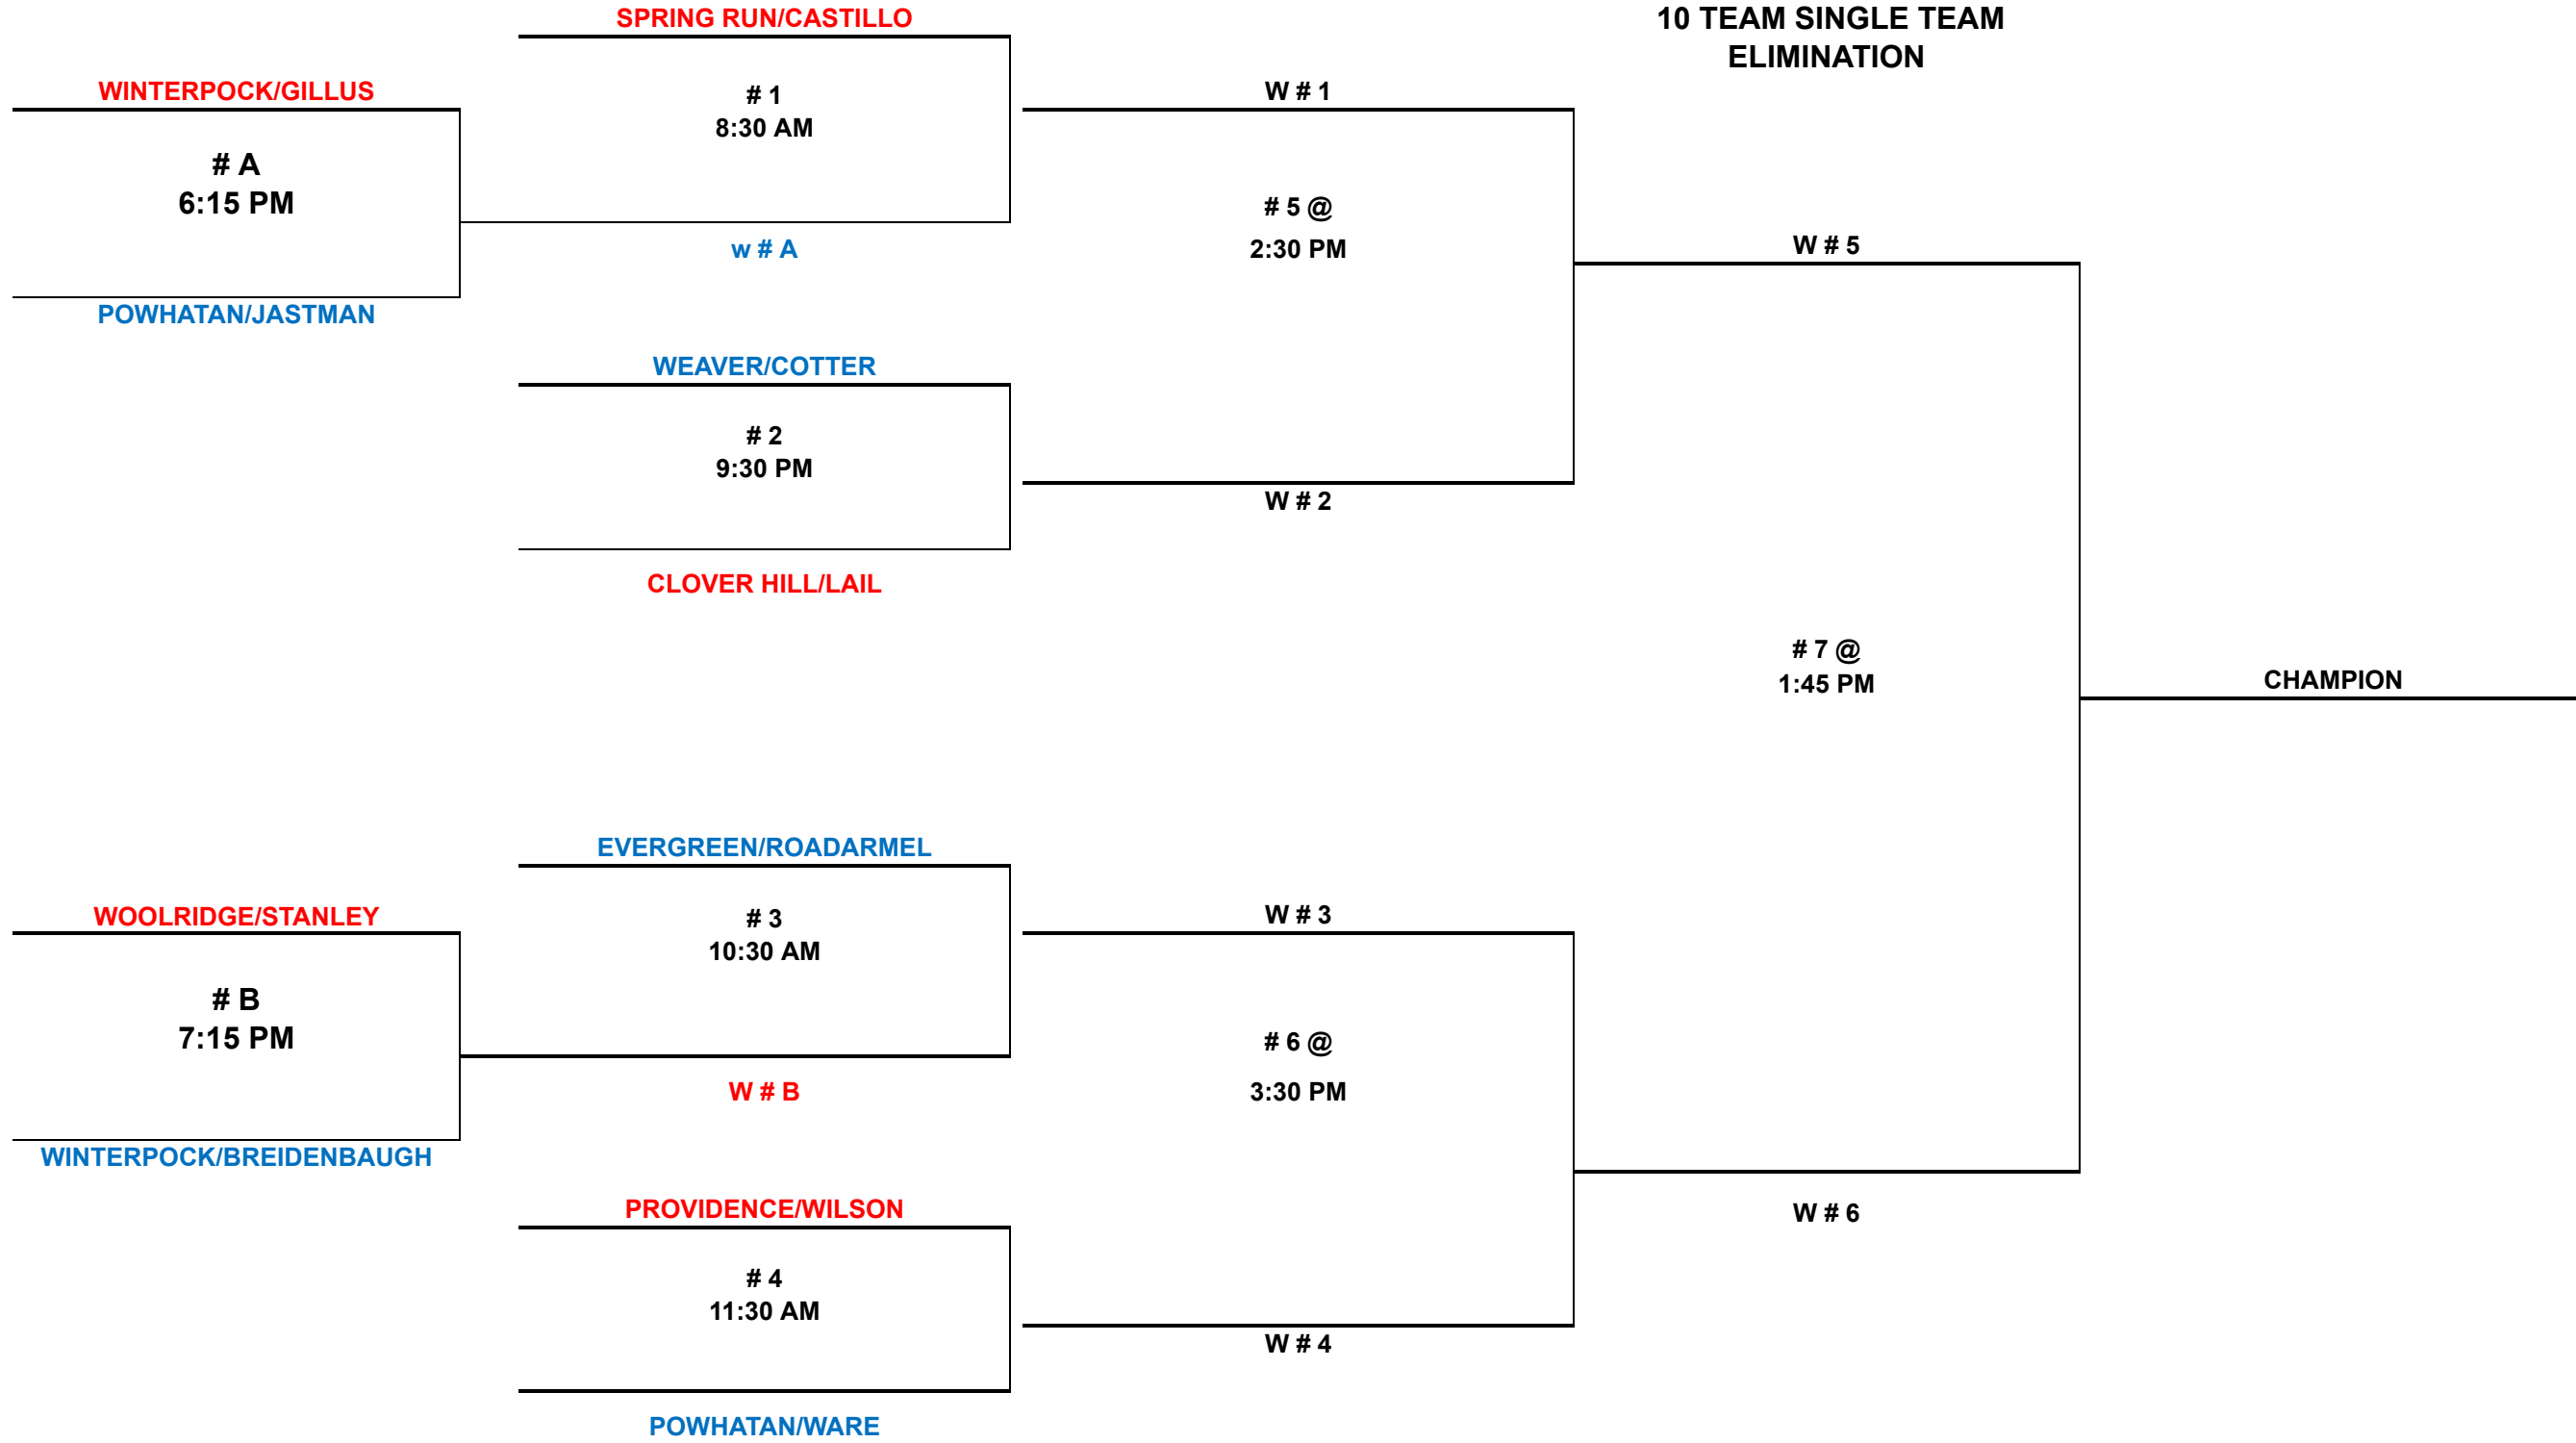

THR FEB 27
TOMAHAWK MID

SAT MAR 01
SWIFT CREEK MID

SUN MAR 02
MANCHESTER MID

SUN MARCH 09
MEADOWBROOK NEW

2025
BEARS
ACC CHAMPIONSHIP
10 TEAM SINGLE TEAM
ELIMINATION

HOME TEAM LISTED ON TOP OF BRACKET
PLEASE BE AT GYM 15 MINUTES PRIOR TO GAME TIME
THERE WILL BE PENTALTIES FOR WATER/DRINKS IN GYM
NO MUST SIT RULE

SAT MAR 01
SPRING RUN ELEM

SUN MAR 02
MANCHESTER MID

SUN MARCH 09
MEADOWBROOK NEW

2025
BEARS
B 12 CHAMPIONSHIP
8 TEAM SINGLE TEAM
ELIMINATION

HOME TEAM LISTED ON TOP OF BRACKET
PLEASE BE AT GYM 15 MINUTES PRIOR TO GAME TIME
THERE WILL BE PENTALTIES FOR WATER/DRINKS IN GYM
NO MUST SIT RULE

THR FEB 27
MIDLOTHIAN MIDDLE

SAT MAR 01
SPRING RUN ELEM

SUN MAR 02
MBK AUX

SUN MARCH 09
MEADOWBROOK NEW

2025
BEARS
SEC CHAMPIONSHIP
10 TEAM SINGLE TEAM
ELIMINATION

HOME TEAM LISTED ON TOP OF BRACKET
PLEASE BE AT GYM 15 MINUTES PRIOR TO GAME TIME
THERE WILL BE PENTALTIES FOR WATER/DRINKS IN GYM