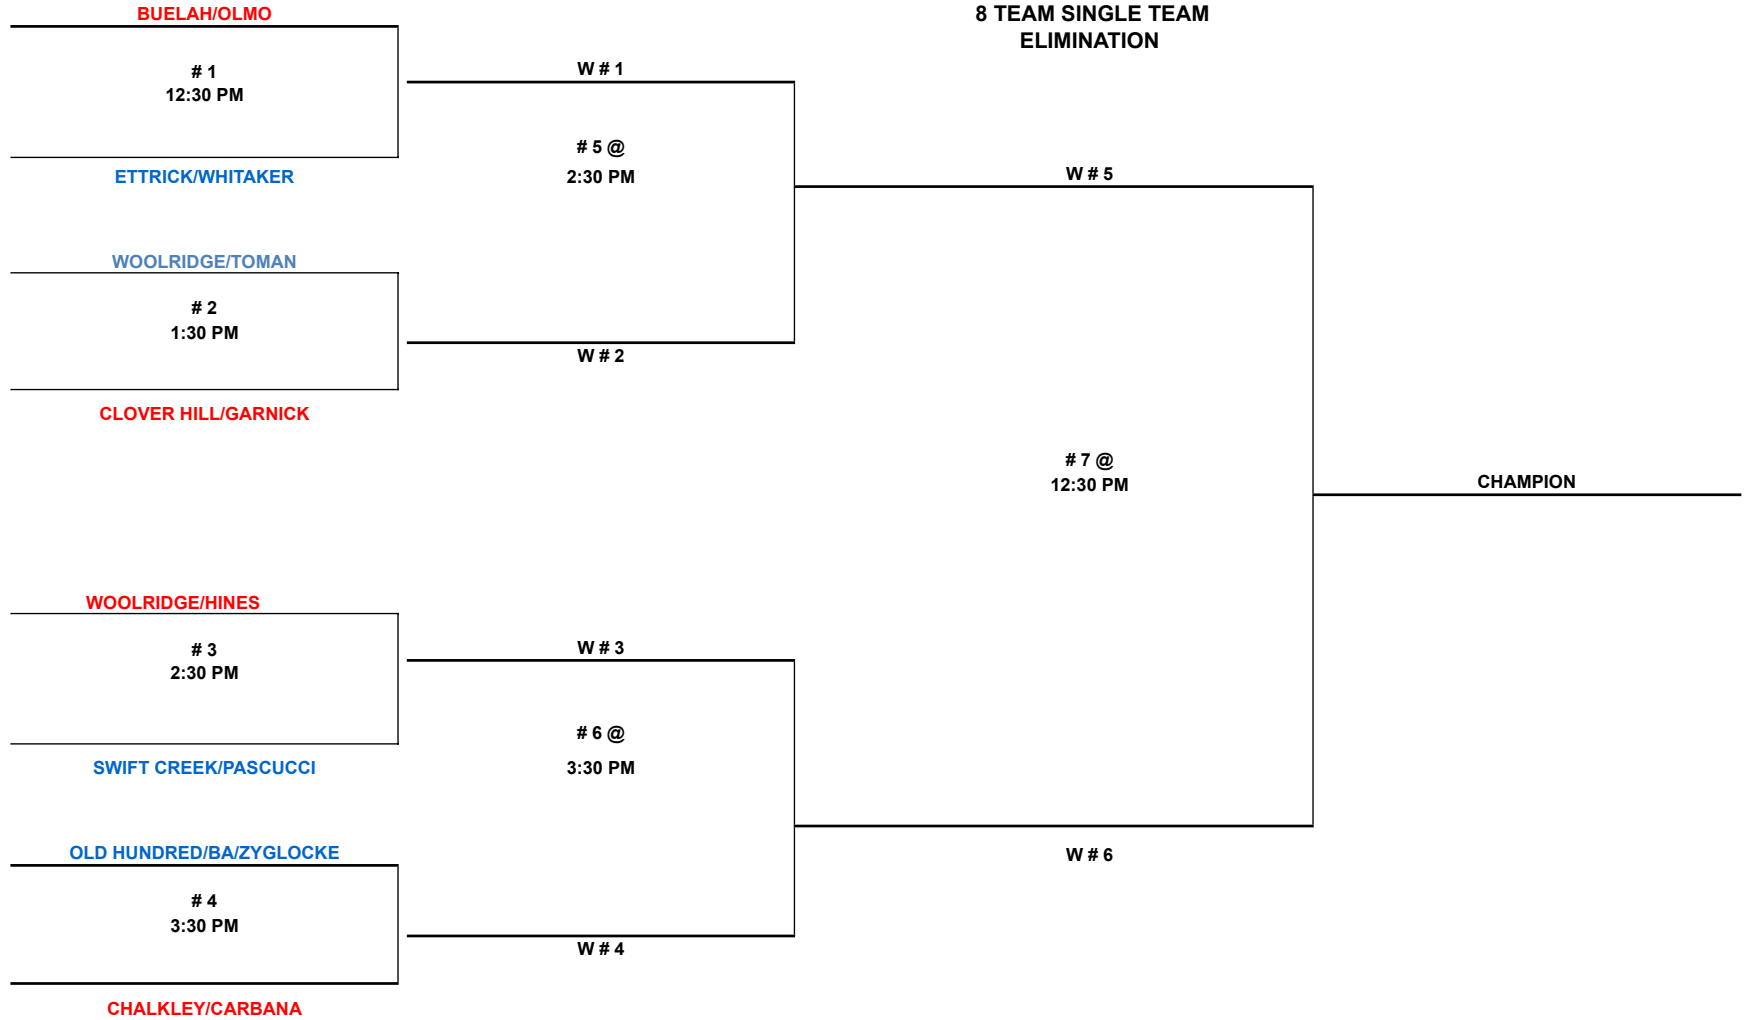

THR FEB 27
SWIFT CREEK MID

SAT MAR 01
SWIFT CREEK MID

SUN 02
MBK AUX

SUN MARCH 09
MEADOWBROOK NEW

2025
BEARS
A 10 CHAMPIONSHIP
10 TEAM SINGLE TEAM
ELIMINATION

HOME TEAM LISTED ON TOP OF BRACKET
PLEASE BE AT GYM 15 MINUTES PRIOR TO GAME TIME
THERE WILL BE PENALTIES FOR WATER/DRINKS IN GYM
NO MUST SIT RULE

THR FEB 27
TOMAHAWK MID

SAT MAR 01
SWIFT CREEK MID

SUN MAR 02
MANCHESTER MID

SUN MARCH 09
MEADOWBROOK NEW

2025
BEARS
ACC CHAMPIONSHIP
10 TEAM SINGLE TEAM
ELIMINATION

HOME TEAM LISTED ON TOP OF BRACKET
PLEASE BE AT GYM 15 MINUTES PRIOR TO GAME TIME
THERE WILL BE PENTALTIES FOR WATER/DRINKS IN GYM
NO MUST SIT RULE

SAT MAR 01
SPRING RUN ELEM

SUN MAR 02
MANCHESTER MID

SUN MARCH 09
MEADOWBROOK NEW

2025
BEARS
B 12 CHAMPIONSHIP
8 TEAM SINGLE TEAM
ELIMINATION

HOME TEAM LISTED ON TOP OF BRACKET
PLEASE BE AT GYM 15 MINUTES PRIOR TO GAME TIME
THERE WILL BE PENTALTIES FOR WATER/DRINKS IN GYM
NO MUST SIT RULE

THR FEB 27
MIDLOTHIAN MIDDLE

SAT MAR 01
SPRING RUN ELEM

SUN MAR 02
MBK AUX

SUN MARCH 09
MEADOWBROOK NEW

2025
BEARS
SEC CHAMPIONSHIP
10 TEAM SINGLE TEAM
ELIMINATION

HOME TEAM LISTED ON TOP OF BRACKET
PLEASE BE AT GYM 15 MINUTES PRIOR TO GAME TIME
THERE WILL BE PENTALTIES FOR WATER/DRINKS IN GYM